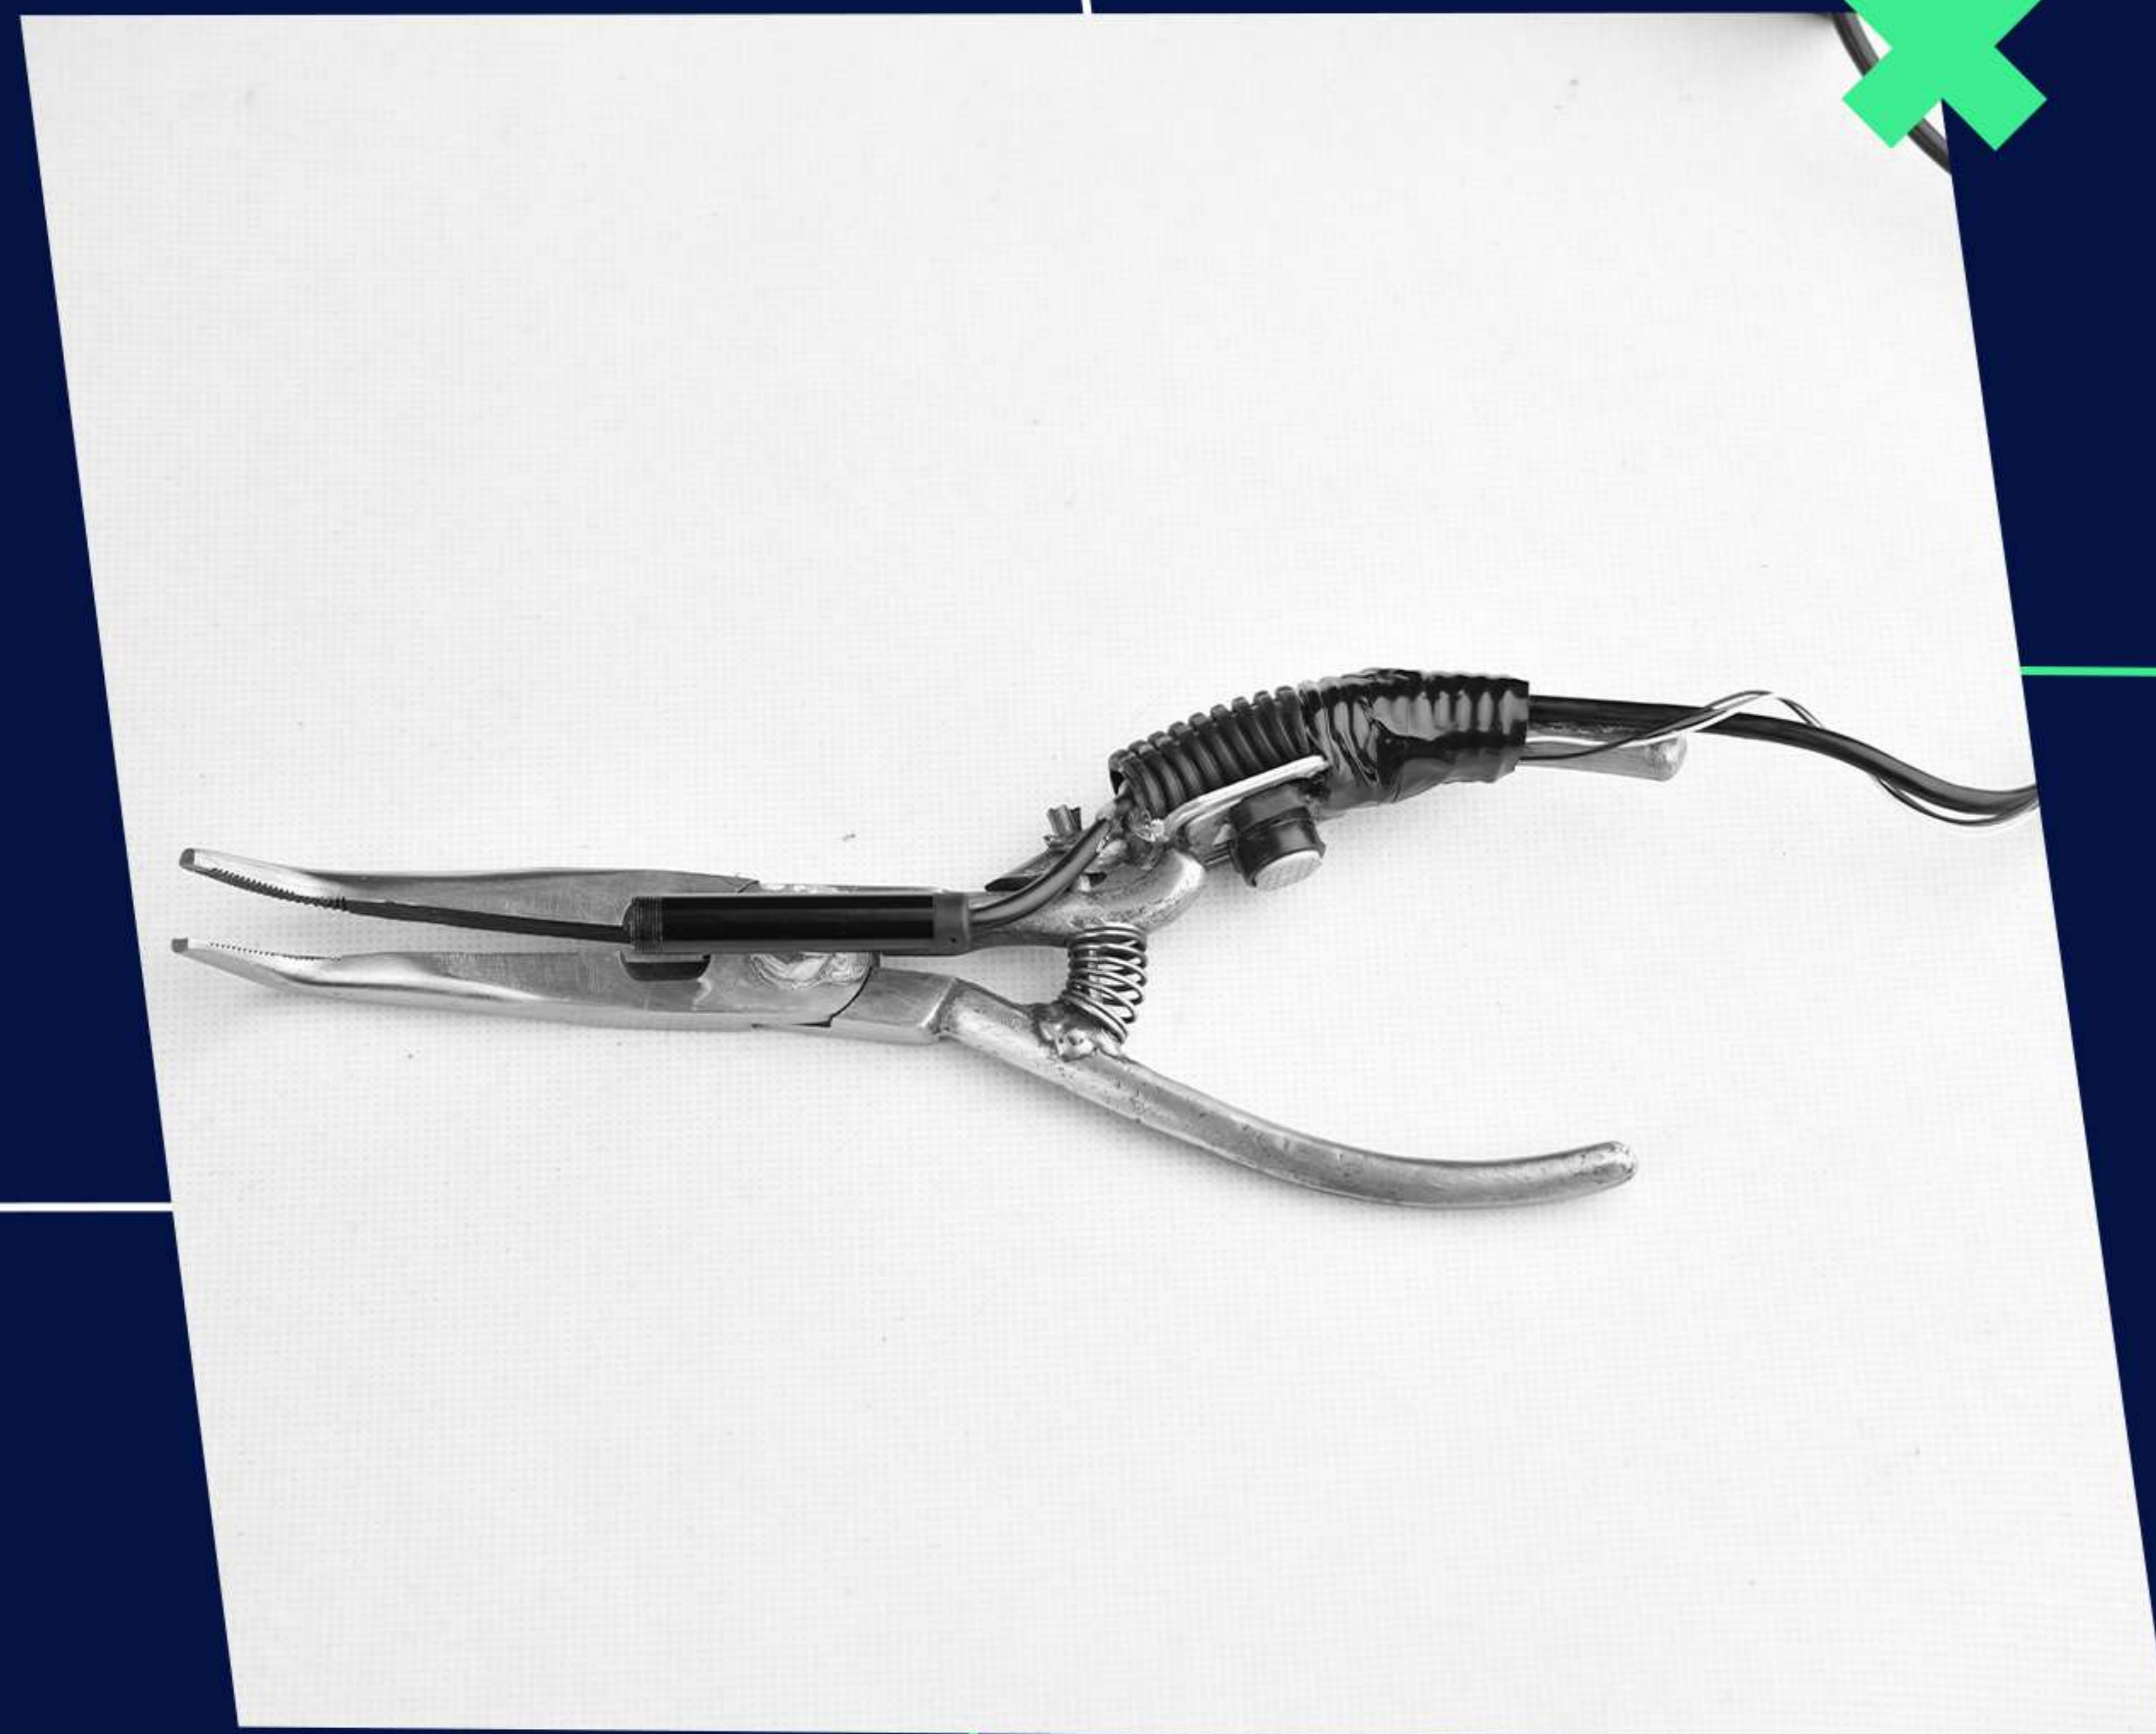

# X-Forceps

[www.X-forceps.com](http://www.X-forceps.com)

A smart dental tool to extract the tooth, increasing the dentist's hand strength by 40% and controlling the pressure on the teeth.

X-Forceps is designed to increase the force of the dentist's hand by 40 %. With a camera mounted on the instrument, it helps the doctor get the tooth right.

The sphygmomanometer inside the device calculates the amount of force, and the monitor mounted on the instrument's handle shows the force pressure. All this information is displayed on the mobile phone.