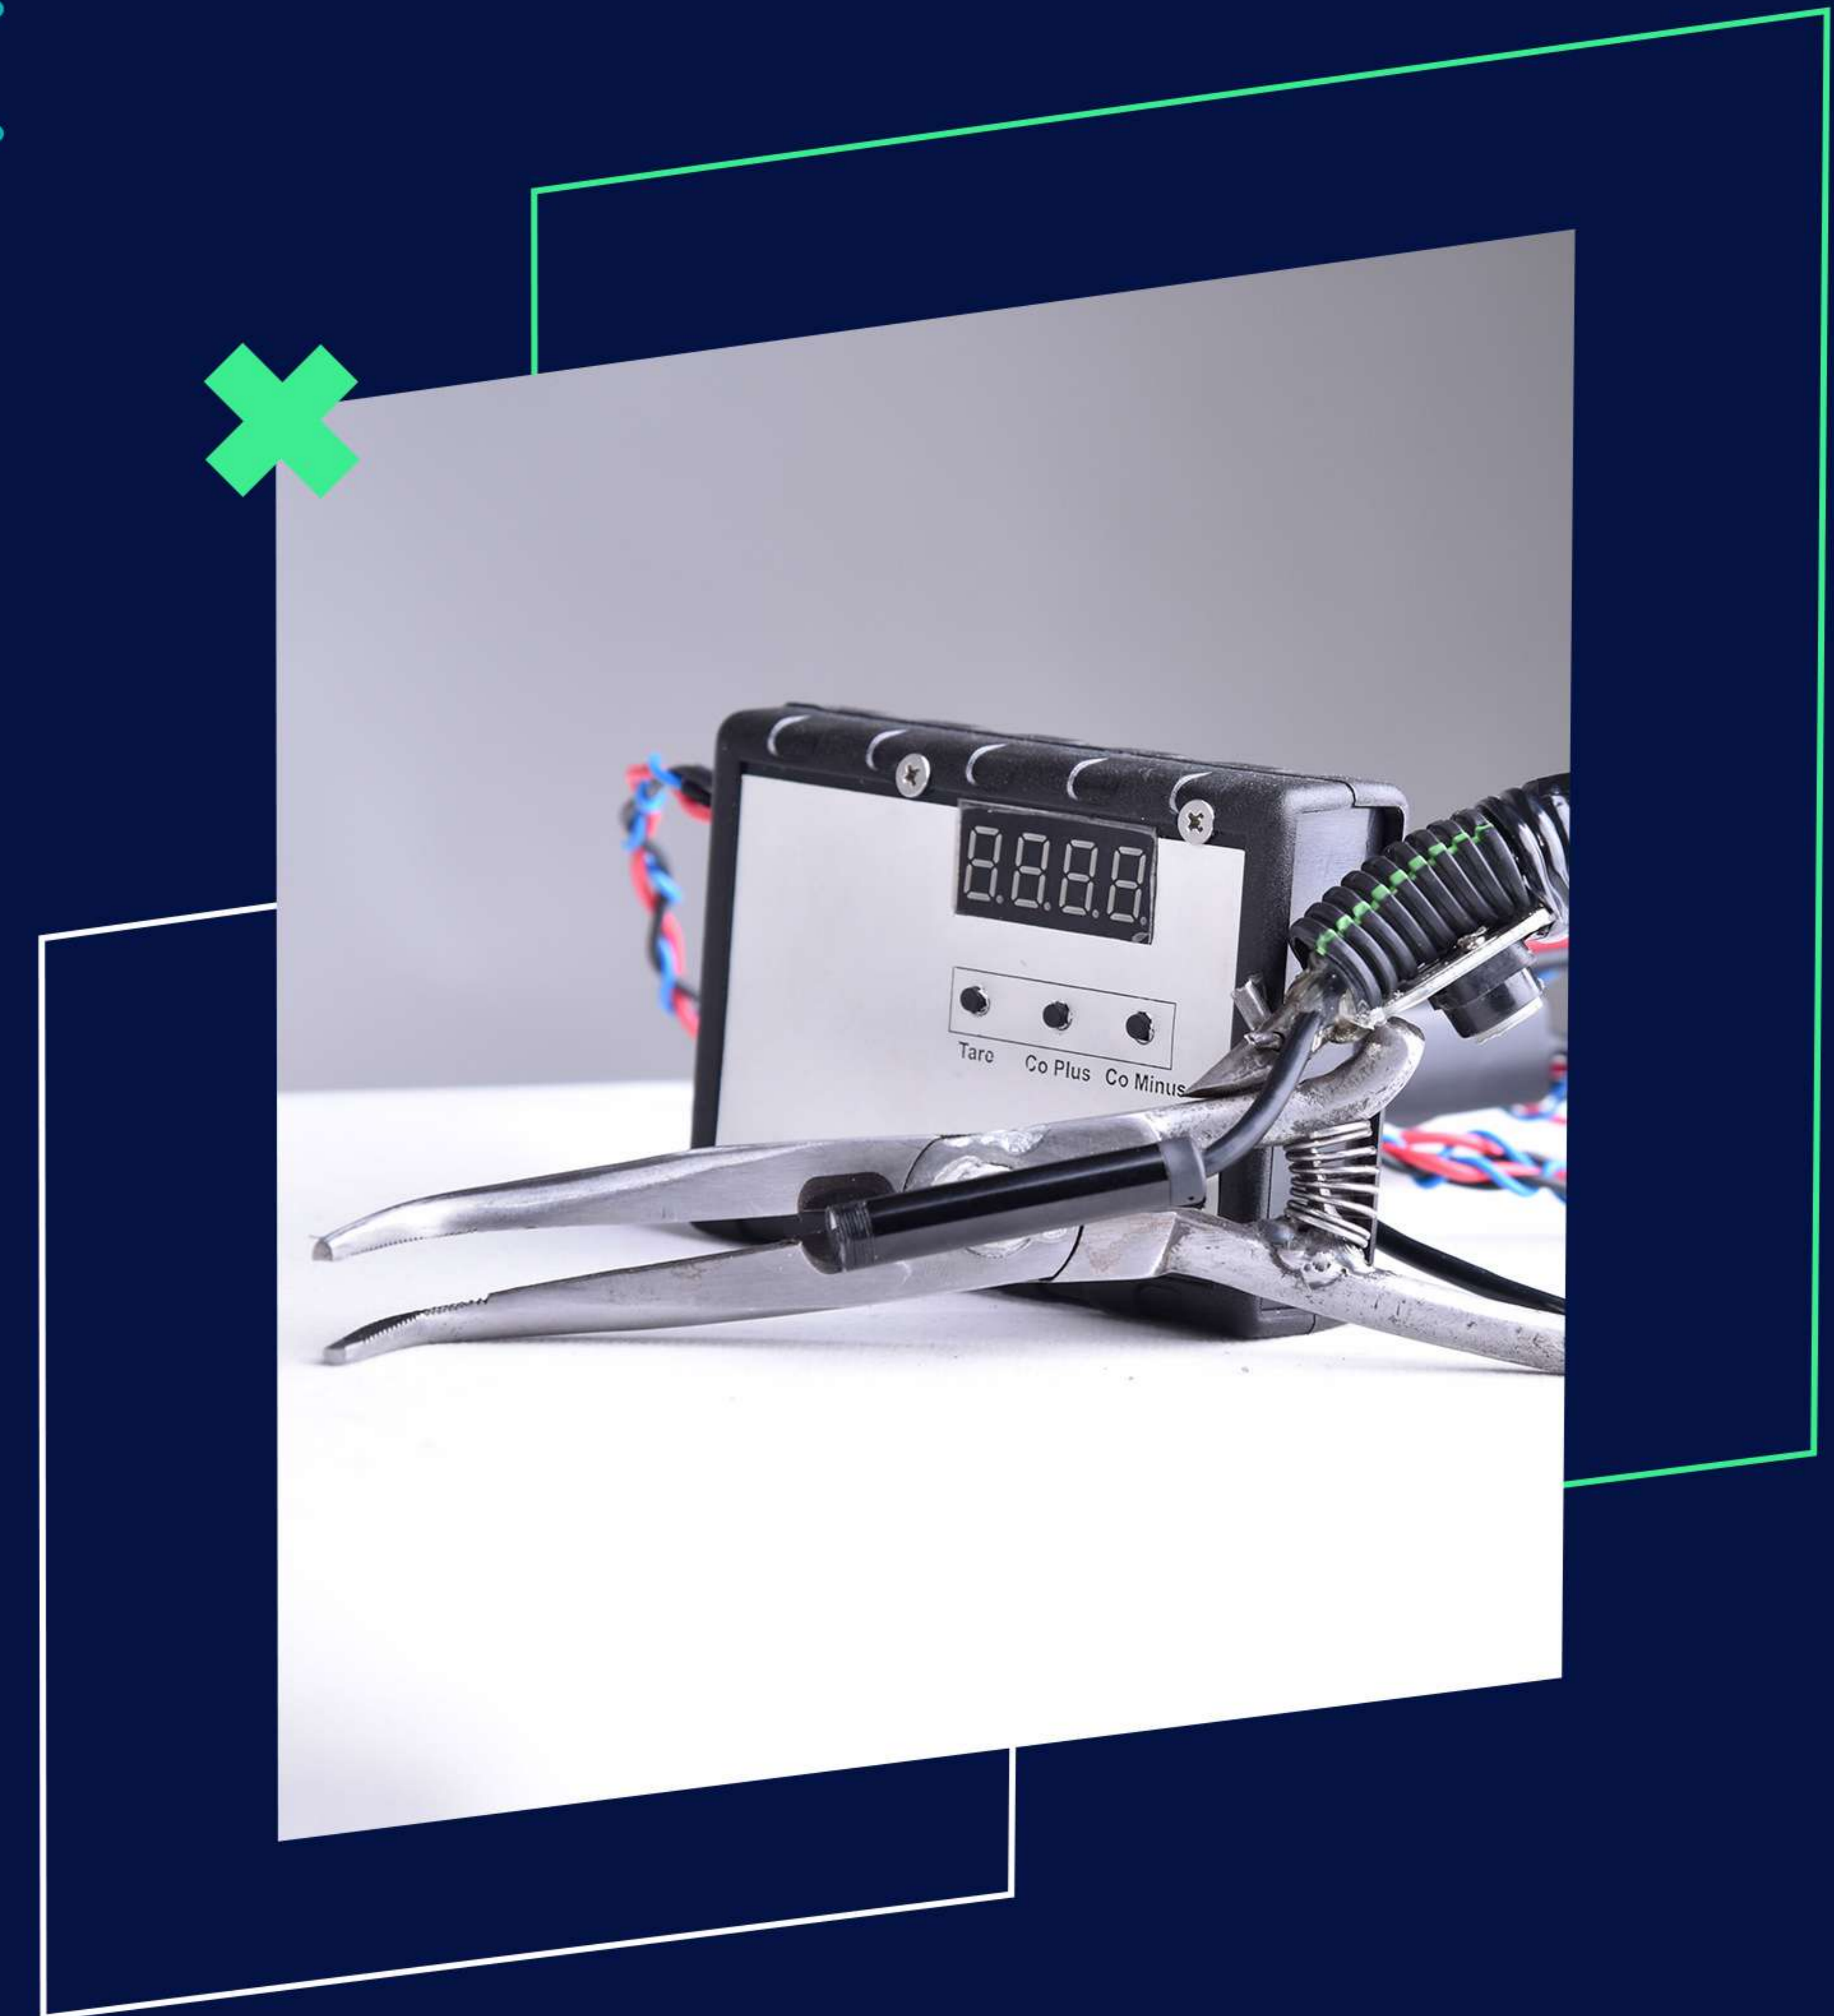

# X-Forceps

[www.X-forceps.com](http://www.X-forceps.com)

A smart dental tool to extract the tooth, increasing the dentist's hand strength by 40% and controlling the pressure on the teeth.

X-Forceps is designed to increase the force of the dentist's hand by 40 %. With a camera mounted on the instrument, it helps the doctor get the tooth right.

The sphygmomanometer inside the device calculates the amount of force, and the monitor mounted on the instrument's handle shows the force pressure. All this information is displayed on the mobile phone.